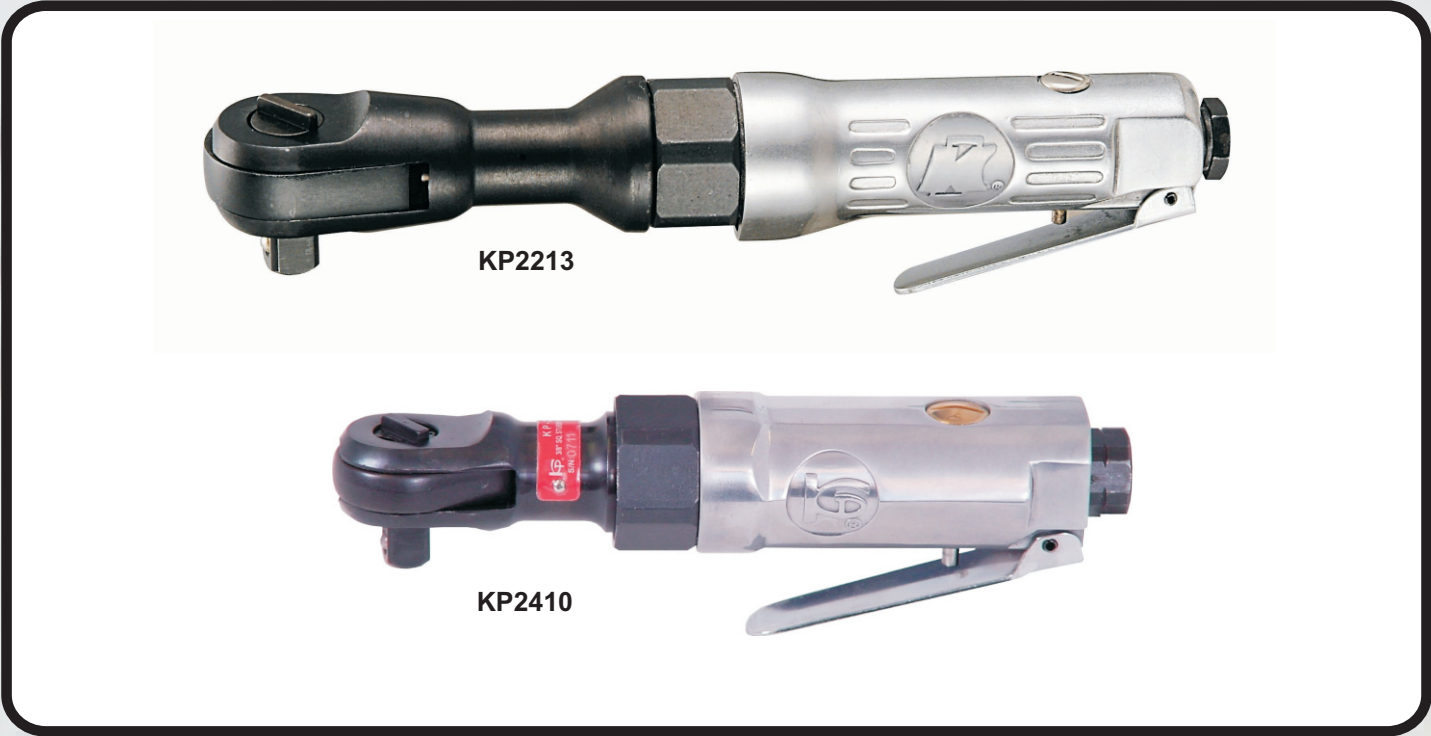

23 Research Drive Croydon Vic 3136 P.h 03.9761.4915 Fax 03.9761.4916

KP Air Tools / Ratchet Wrench

KP2213

KP2410

Model	Sq Drive	Std. Bolt Size		Free Speed	Maximum Torque		Average Air Consumption		Weight	Overall Length	Air Inlet	Air Hose	Sound DBA.Pre	Vib.
	Inch	Inch	mm	rpm	ft-lb	n.m	cfm	l/min	kgs	mm	Pt	Id	Db	M/S ₂
KP2410	3/8	1/4	M6	250	20	27.1	2.5	62	0.52	190	1/4	3/8	85	0.8
KP2213	1/2	3/8	M10	150	50	68	4.0	113	1.20	254	1/4	3/8	90	1.0